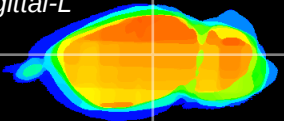

Coronal

Sagittal-R

Sagittal-L

ViBrism: CX20368
Horizontal

LG