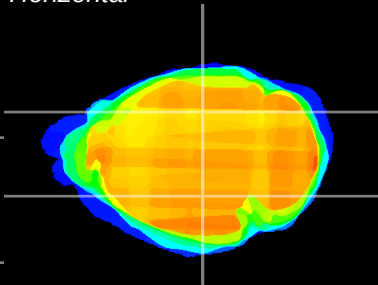

Coronal

Sagittal-R

Sagittal-L

ViBrism: CX20368
Horizontal

LG