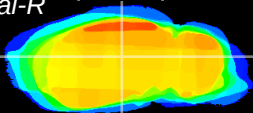

Coronal

Sagittal-R

Sagittal-L

ViBrism: CX20368
Horizontal

LG