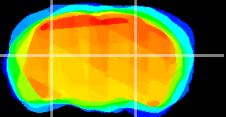

Coronal

Sagittal-R

Sagittal-L

ViBrism: CX20368
Horizontal

LG