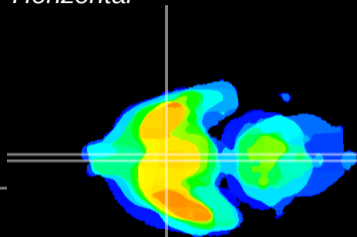

Coronal

Sagittal-R

Sagittal-L

ViBriSM: CX20368
Horizontal

SCN