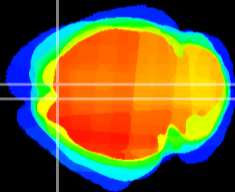

Coronal

Sagittal-R

Sagittal-L

ViBriSM: CX20369
Horizontal

Cx motor