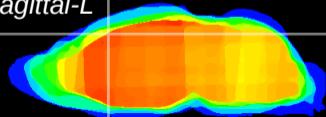

Coronal

Sagittal-R

Sagittal-L

ViBriSM: CX20369
Horizontal

Cx motor