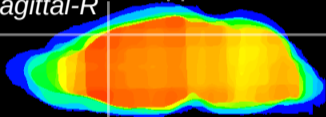

Coronal

Sagittal-R

Sagittal-L

ViBriSM: CX20369
Horizontal

Cx motor