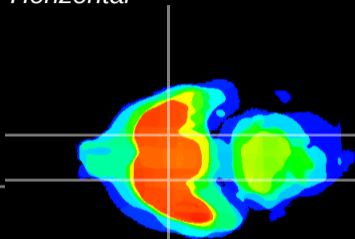

Coronal

Sagittal-R

Sagittal-L

ViBrism: CX20369
Horizontal

S0