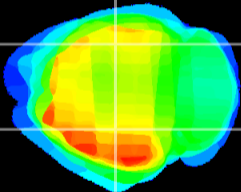

Coronal

Sagittal-R

Sagittal-L

ViBrism: CX20370
Horizontal

CA2/CA3