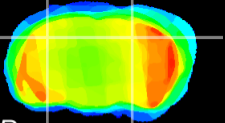

Coronal

Sagittal-R

Sagittal-L

ViBrism: CX20370
Horizontal

CA2/CA3