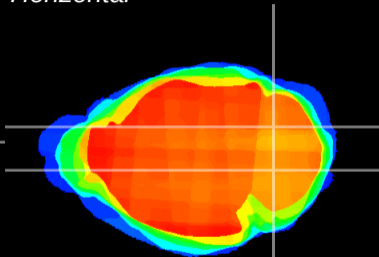

Coronal

Sagittal-R

Sagittal-L

ViBrisM: CX20371
Horizontal

Cb nucleus