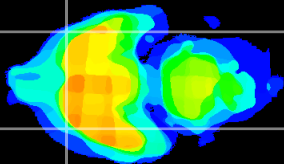

Coronal

Sagittal-R

Sagittal-L

ViBrism: CX20374
Horizontal

Pir