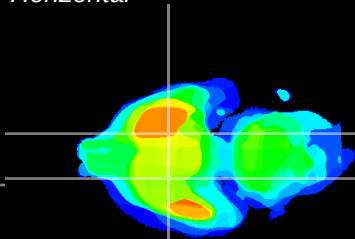

Coronal

Sagittal-R

Sagittal-L

ViBrism: CX20378
Horizontal

S0