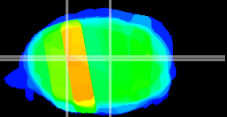

Coronal

Sagittal-R

Sagittal-L

ViBris: CX20379
Horizontal

Cb nucleus