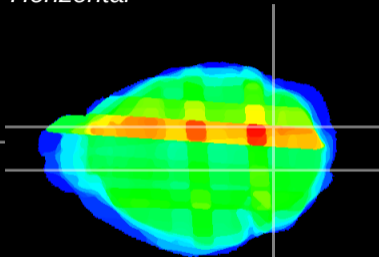

Coronal

Sagittal-R

Sagittal-L

ViBris: CX20379
Horizontal

Cb nucleus