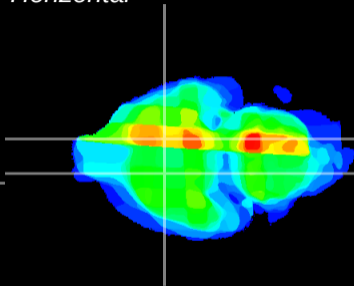

Coronal

Sagittal-R

Sagittal-L

ViBrism: CX20379  
Horizontal

LH