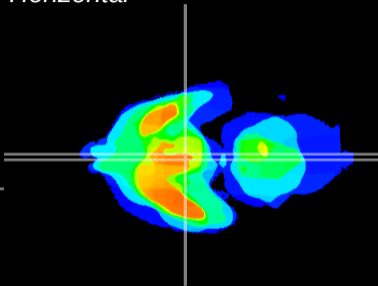

Coronal

Sagittal-R

Sagittal-L

ViBrism: CX20388
Horizontal

Arc