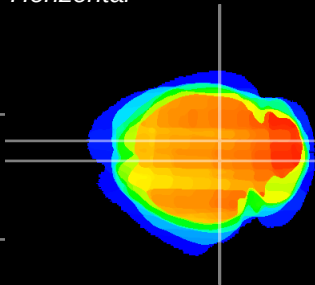

Coronal

Sagittal-R

Sagittal-L

ViBrism: CX20388
Horizontal

SC