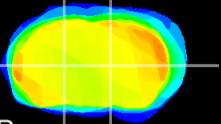

Coronal

Sagittal-R

Sagittal-L

ViBrism: CX20392
Horizontal

VA/VL