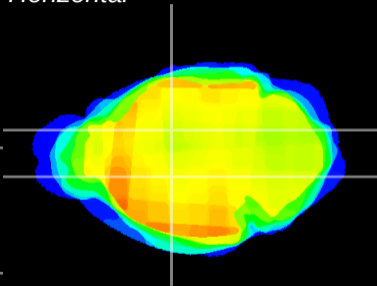

Coronal

Sagittal-R

Sagittal-L

ViBrism: CX20392
Horizontal

VA/VL