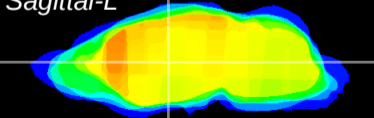

Coronal

Sagittal-R

Sagittal-L

ViBrism: CX20392
Horizontal

VA/VL