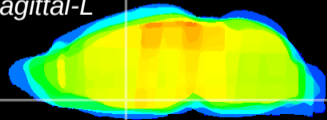

Coronal

Sagittal-R

Sagittal-L

ViBrism: CX20393
Horizontal

MPA