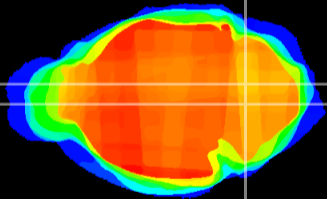

Coronal

Sagittal-R

Sagittal-L

ViBrism: CX20394  
Horizontal

MVe