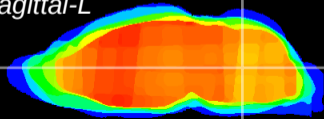

Coronal

Sagittal-R

Sagittal-L

ViBrism: CX20394  
Horizontal

MVe