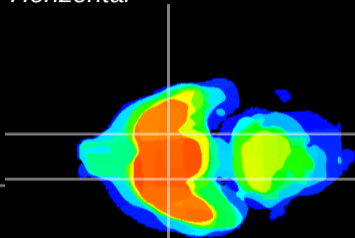

Coronal

Sagittal-R

Sagittal-L

ViBrism: CX20397
Horizontal

S0