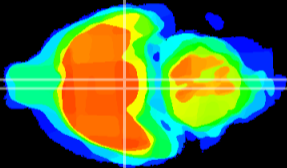

Coronal

Sagittal-R

Sagittal-L

ViBrism: CX20397
Horizontal

VMH