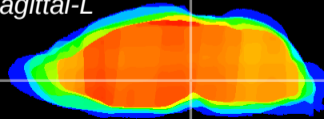

Coronal

Sagittal-R

Sagittal-L

ViBrism: CX20397
Horizontal

VTA