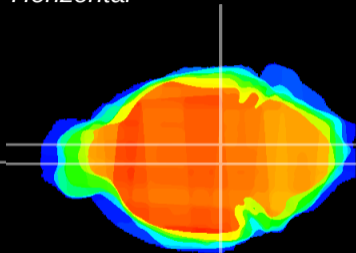

Coronal

Sagittal-R

Sagittal-L

ViBrism: CX20397
Horizontal

VTA