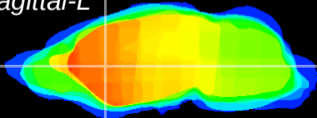

Coronal

Sagittal-R

Sagittal-L

ViBrism: CX20400
Horizontal

CPU medial