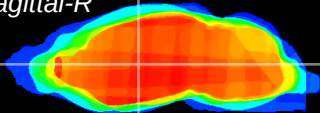

Coronal

Sagittal-R

Sagittal-L

ViBriSM: CX20403  
Horizontal

VA/VL