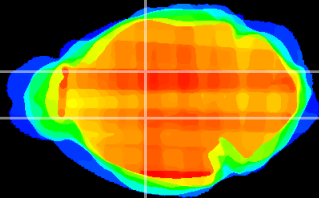

Coronal

Sagittal-R

Sagittal-L

ViBriSM: CX20403  
Horizontal

VA/VL