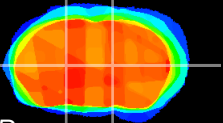

Coronal

Sagittal-R

Sagittal-L

ViBriSM: CX20403  
Horizontal

VA/VL