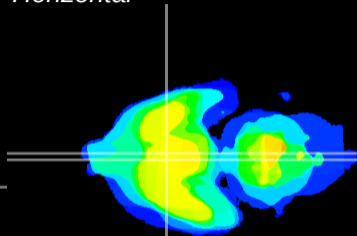

Coronal

Sagittal-R

Sagittal-L

ViBrism: CX20407
Horizontal

SCN