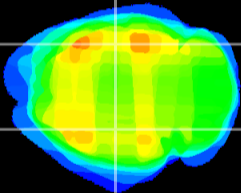

Coronal

Sagittal-R

Sagittal-L

ViBrism: CX20413
Horizontal

CA2/CA3