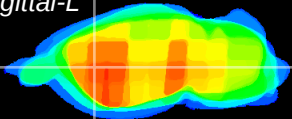

Coronal

Sagittal-R

Sagittal-L

ViBrism: CX20413  
Horizontal

CPU lateral