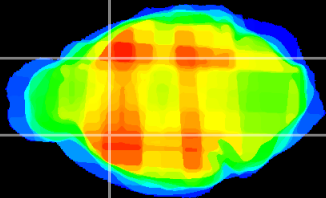

Coronal

Sagittal-R

Sagittal-L

ViBrism: CX20413  
Horizontal

CPU lateral