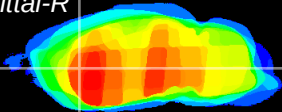

Coronal

Sagittal-R

Sagittal-L

ViBrism: CX20413  
Horizontal

CPU lateral