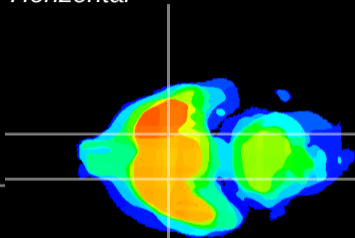

Coronal

Sagittal-R

Sagittal-L

ViBrism: CX20415
Horizontal

S0