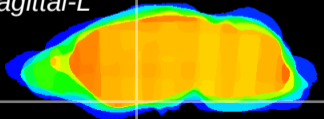

Coronal

Sagittal-R

Sagittal-L

ViBrism: CX20415
Horizontal

S0