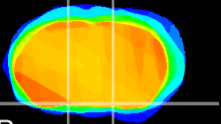

Coronal

Sagittal-R

Sagittal-L

ViBrism: CX20415
Horizontal

S0