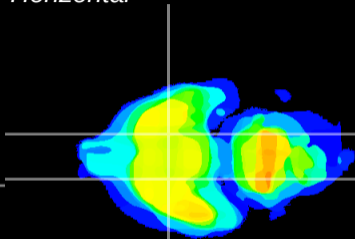

Coronal

Sagittal-R

Sagittal-L

ViBrism: CX20423
Horizontal

S0