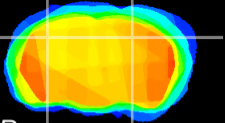

Coronal

Sagittal-R

Sagittal-L

ViBrism: CX20424
Horizontal

CA2/CA3