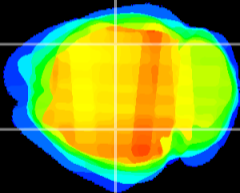

Coronal

Sagittal-R

Sagittal-L

ViBrism: CX20424
Horizontal

CA2/CA3