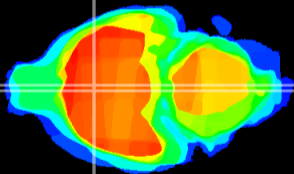

Coronal

Sagittal-R

Sagittal-L

ViBriSM: CX20426
Horizontal

MPA