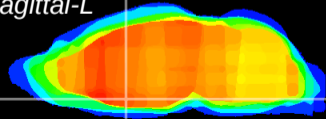

Coronal

Sagittal-R

Sagittal-L

ViBriSM: CX20426
Horizontal

MPA