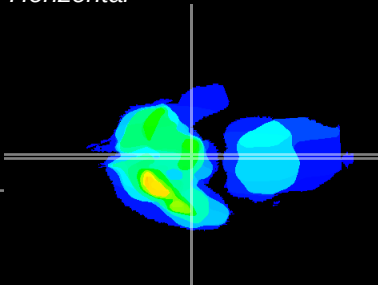

Coronal

Sagittal-R

Sagittal-L

ViBrism: CX20429
Horizontal

ME