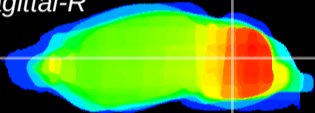

Coronal

Sagittal-R

Sagittal-L

ViBrism: CX20432
Horizontal

Cb nucleus