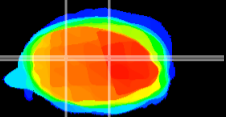

Coronal

Sagittal-R

Sagittal-L

ViBrism: CX20432
Horizontal

Cb nucleus