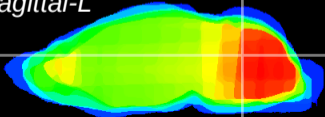

Coronal

Sagittal-R

Sagittal-L

ViBrism: CX20432
Horizontal

Cb nucleus