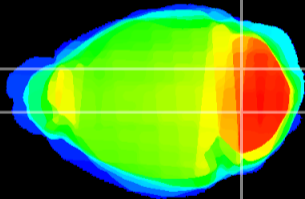

Coronal

Sagittal-R

Sagittal-L

ViBrism: CX20432
Horizontal

Cb nucleus