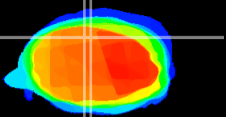

Coronal

ViBrism: CX20432
Horizontal

Sagittal-R

Sagittal-L

Cb vermis