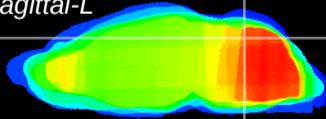

Coronal

ViBrism: CX20432
Horizontal

Sagittal-R

Sagittal-L

Cb vermis