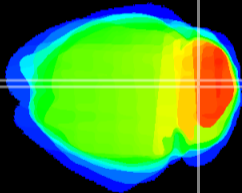

Coronal

ViBrism: CX20432
Horizontal

Sagittal-R

Sagittal-L

Cb vermis