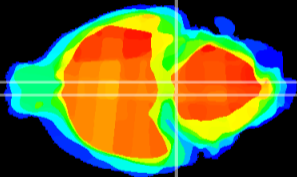

Coronal

Sagittal-R

Sagittal-L

ViBriSM: CX20433
Horizontal

Pn