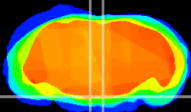

Coronal

Sagittal-R

Sagittal-L

ViBriSM: CX20433
Horizontal

Pn