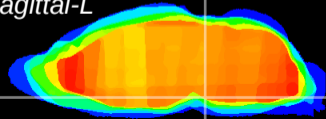

Coronal

Sagittal-R

Sagittal-L

ViBriSM: CX20433
Horizontal

Pn