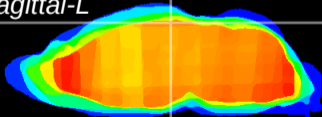

Coronal

Sagittal-R

Sagittal-L

ViBris: CX20433
Horizontal

RS