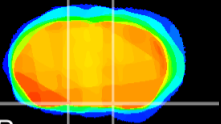

Coronal

Sagittal-R

Sagittal-L

ViBriSM: CX20433  
Horizontal

S0