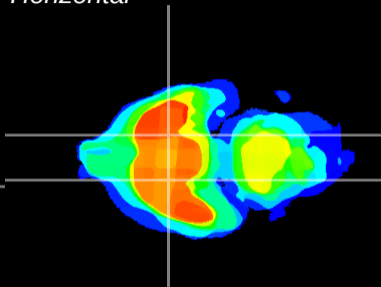

Coronal

Sagittal-R

Sagittal-L

ViBriSM: CX20433  
Horizontal

S0