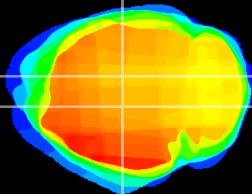

Coronal

Sagittal-R

Sagittal-L

ViBrism: CX20436
Horizontal

DG