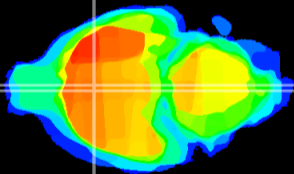

Coronal

Sagittal-R

Sagittal-L

ViBrism: CX20443
Horizontal

MPA