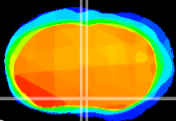

Coronal

Sagittal-R

Sagittal-L

ViBrism: CX20443
Horizontal

MPA