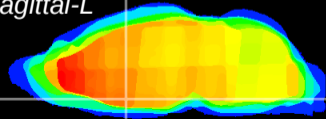

Coronal

Sagittal-R

Sagittal-L

ViBrism: CX20443
Horizontal

MPA