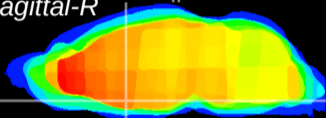

Coronal

Sagittal-R

Sagittal-L

ViBrism: CX20443
Horizontal

MPA