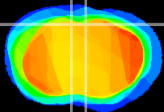

Coronal

Sagittal-R

Sagittal-L

ViBrism: CX20445
Horizontal

Cx motor