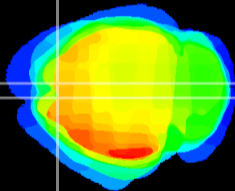

Coronal

Sagittal-R

Sagittal-L

ViBrism: CX20445
Horizontal

Cx motor