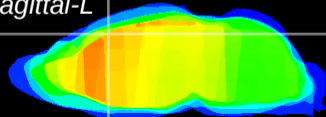

Coronal

Sagittal-R

Sagittal-L

ViBrism: CX20445
Horizontal

Cx motor