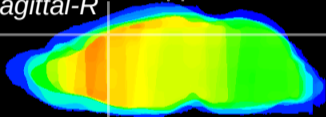

Coronal

Sagittal-R

Sagittal-L

ViBrism: CX20445
Horizontal

Cx motor