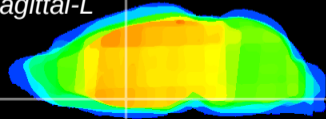

Coronal

Sagittal-R

Sagittal-L

ViBrism: CX20446
Horizontal

MPA