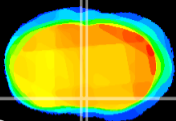

Coronal

Sagittal-R

Sagittal-L

ViBrism: CX20446
Horizontal

MPA