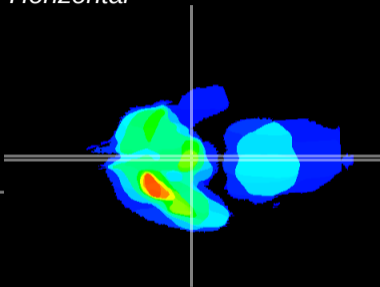

Coronal

Sagittal-R

Sagittal-L

ViBrism: CX20447
Horizontal

ME