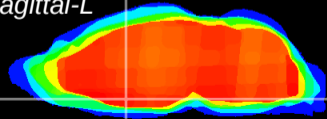

Coronal

Sagittal-R

Sagittal-L

ViBrism: CX20448
Horizontal

MPA