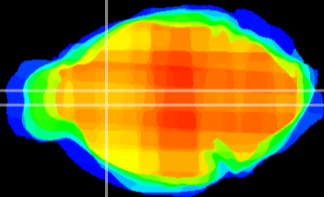

Coronal

Sagittal-R

Sagittal-L

ViBrism: CX20449
Horizontal

LS