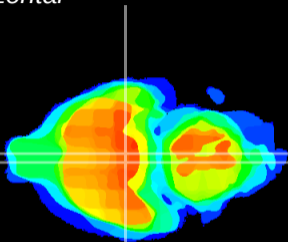

Coronal

Sagittal-R

Sagittal-L

ViBrism: CX20449
Horizontal

VMH