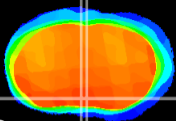

Coronal

Sagittal-R

Sagittal-L

ViBrism: CX20450
Horizontal

MPA