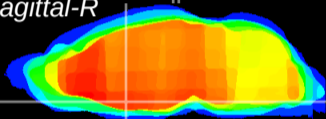

Coronal

Sagittal-R

Sagittal-L

ViBrism: CX20450
Horizontal

MPA