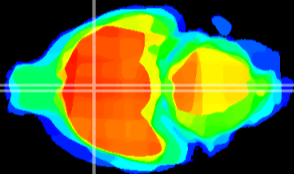

Coronal

Sagittal-R

Sagittal-L

ViBrism: CX20450
Horizontal

MPA