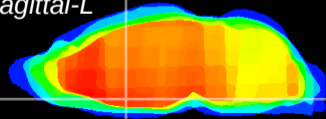

Coronal

Sagittal-R

Sagittal-L

ViBrism: CX20450
Horizontal

MPA