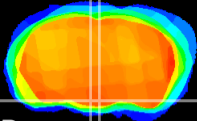

Coronal

Sagittal-R

Sagittal-L

ViBrism: CX20450
Horizontal

VMH