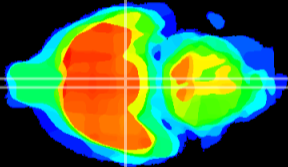

Coronal

Sagittal-R

Sagittal-L

ViBrism: CX20450
Horizontal

VMH