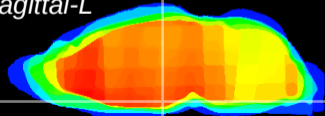

Coronal

Sagittal-R

Sagittal-L

ViBrism: CX20450
Horizontal

VMH