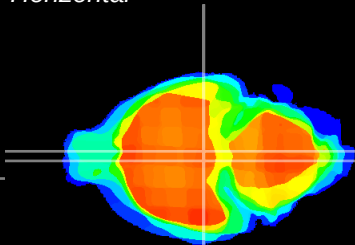

Coronal

Sagittal-R

Sagittal-L

ViBrism: CX20452
Horizontal

M