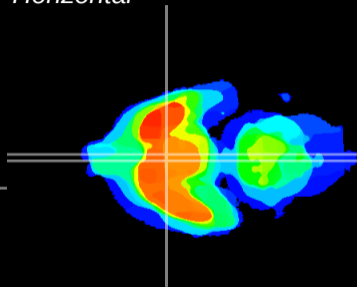

Coronal

Sagittal-R

Sagittal-L

ViBriSM: CX20456
Horizontal

SCN