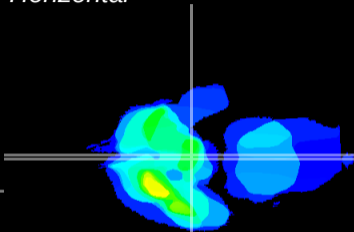

*Coronal*

*Sagittal-R*

*Sagittal-L*

ViBrism: CX20459  
*Horizontal*

ME