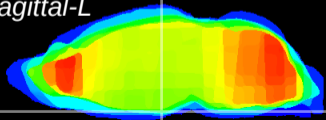

*Coronal*

*Sagittal-R*

*Sagittal-L*

ViBrism: CX20459  
*Horizontal*

ME