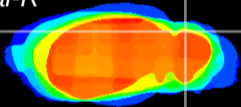

Coronal

Sagittal-R

Sagittal-L

ViBrism: CX20460
Horizontal

Cb lobe