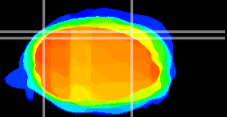

Coronal

Sagittal-R

Sagittal-L

ViBrism: CX20460
Horizontal

Cb lobe