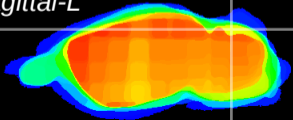

Coronal

Sagittal-R

Sagittal-L

ViBrism: CX20460
Horizontal

Cb lobe