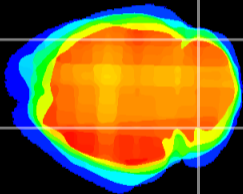

Coronal

Sagittal-R

Sagittal-L

ViBrism: CX20460
Horizontal

Cb lobe