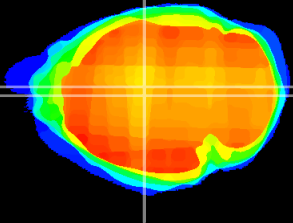

Coronal

Sagittal-R

Sagittal-L

ViBrism: CX20460
Horizontal

Hb