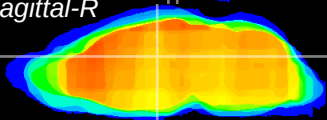

Coronal

Sagittal-R

Sagittal-L

ViBrism: CX20460
Horizontal

Hb