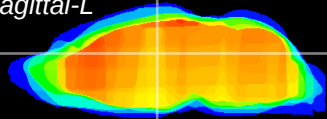

Coronal

Sagittal-R

Sagittal-L

ViBrism: CX20460
Horizontal

Hb