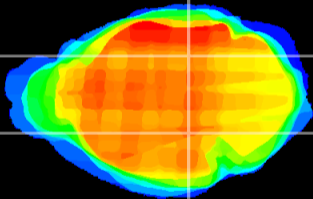

Coronal

Sagittal-R

Sagittal-L

ViBrism: CX20461
Horizontal

MG