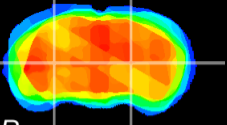

Coronal

Sagittal-R

Sagittal-L

ViBrism: CX20461
Horizontal

MG