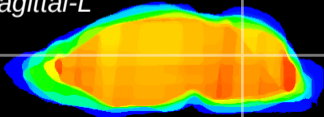

Coronal

Sagittal-R

Sagittal-L

ViBrism: CX20462
Horizontal

Cb nucleus