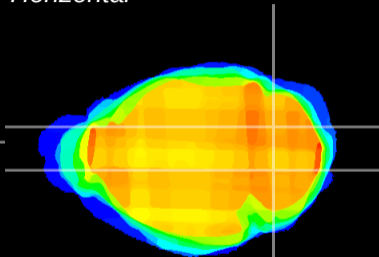

Coronal

Sagittal-R

Sagittal-L

ViBrism: CX20462
Horizontal

Cb nucleus